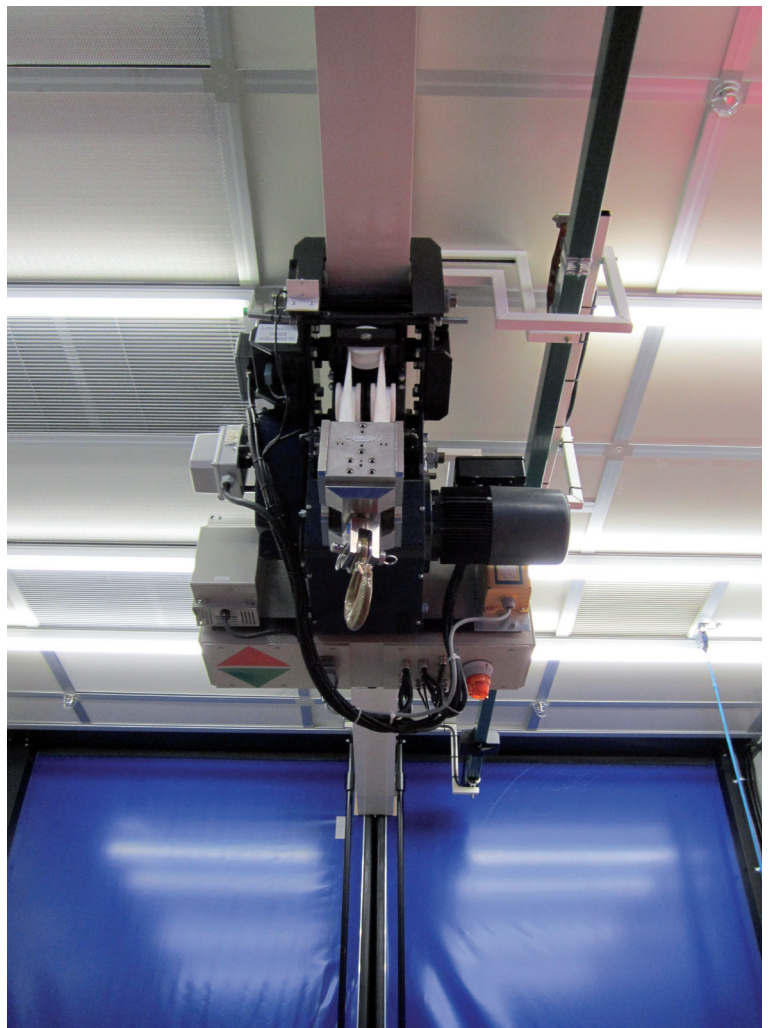

SINGLE BELT HOIST 2.000 KG - MAX. 5.000 KG

SPECIFICATIONS

- WLL max. 5.000 kg
- 1 Belt-hoist
- Monorail or fixed belt hoist
- Hoisting height up to 7.000 mm
- Crane height 600 - 650 mm
- Class: ISO 4

SINGLE BELT HOIST 2.000 KG - MAX. 5.000 KG

Monorail

Fixed belt hoist