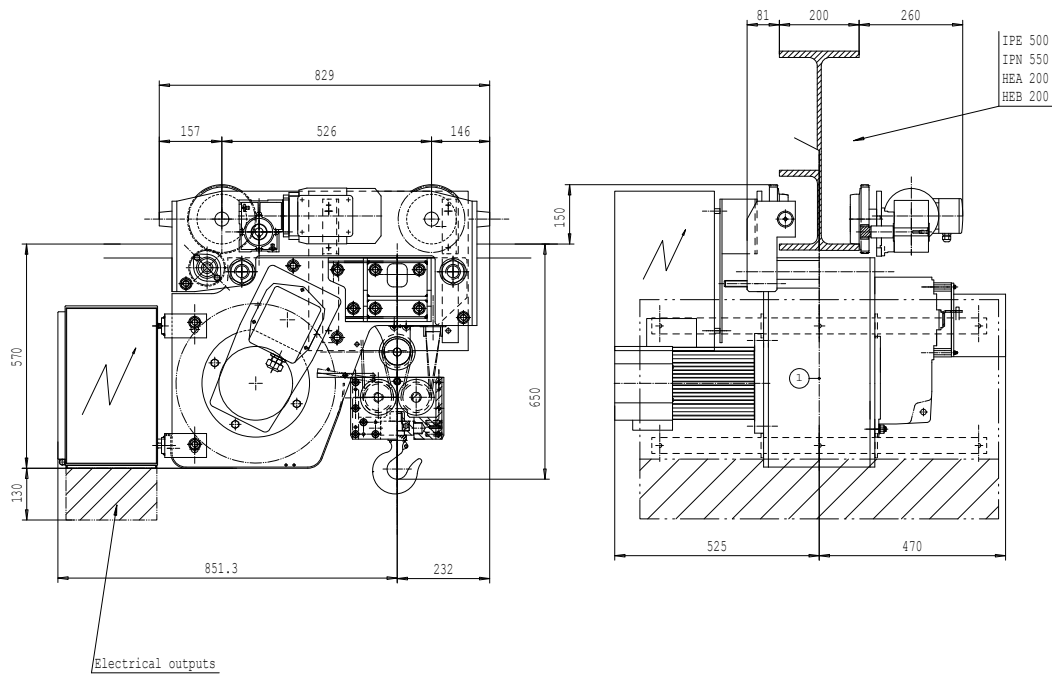

SINGLE BELT HOIST 2.000 KG - MAX. 5.000 KG

Monorail