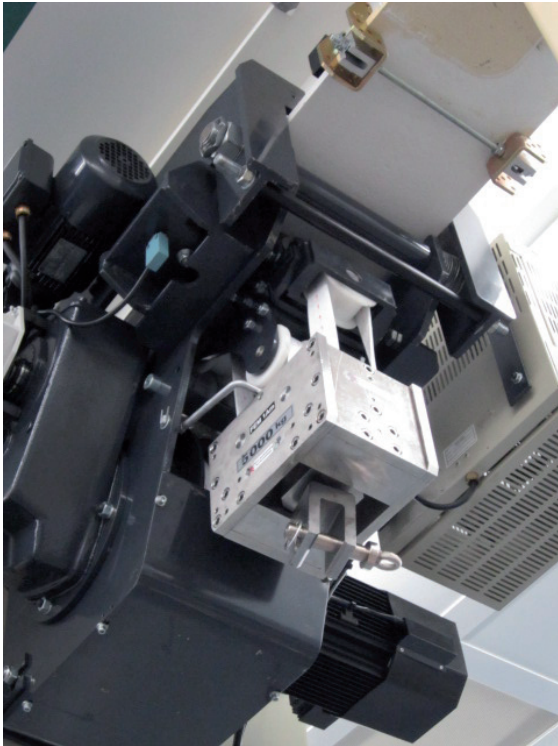

SINGLE BELT HOIST 2.000 KG - MAX. 5.000 KG

SPECIFICATIONS

- WLL max. 5.000 kg
- 1 Belt-hoist
- Monorail or fixed belt hoist
- Hoisting height up to 7.000 mm
- Crane height 600 - 650 mm
- Class: ISO 4

SINGLE BELT HOIST 2.000 KG - MAX. 5.000 KG

Monorail

Fixed belt hoist